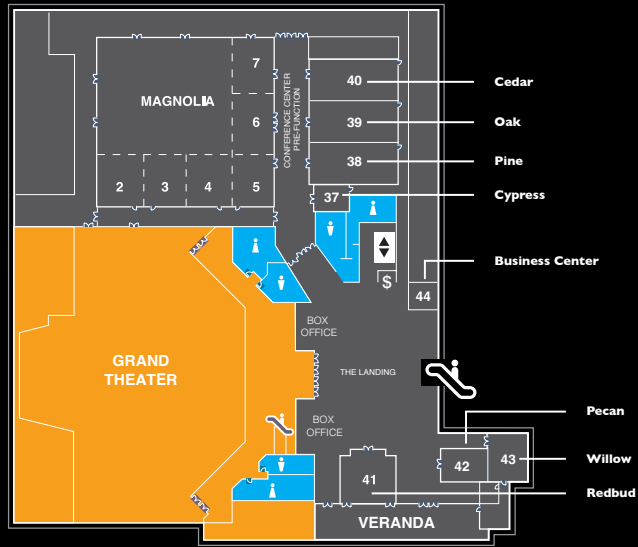

ROOM CAPACITIES

Room Name	Dimensions	Sq. Ft.	Theater	Classroom	Banquet	Conference	U-Shape	Hollow Square	Reception
Cypress Boardroom	25.8' x 17.4'	431	Permanent Conference Room Setup for 12						
Pine	62.4' x 29.3'	1,694	132	90	100	40	48	48	280
Oak	62.4' x 29.7'	1,694	132	90	100	40	40	48	280
Cedar	62.4' x 28.4'	1,623	132	90	100	40	40	48	280
Magnolia Ballroom	122.4' x 121.2'	14,175	1,624	1,008	1,000	104	156	200	2,300
Magnolia Ballroom Pre-Function	32.5' x 157.8'	3,819	-	-	-	-	-	-	500
Magnolia Hall Pre-Function	113.8' x 12.5'	1,221	-	-	-	-	-	-	150
Magnolia 1	90.2' x 83.5'	7,260	722	462	490	72	104	128	1,200
Magnolia 2	27.5' x 25.0'	626	50	36	40	16	20	24	100
Magnolia 3	30.1' x 25.0'	726	60	45	40	16	20	24	115
Magnolia 4	29.8' x 25.0'	719	60	45	40	16	20	24	115
Magnolia 5	31.3' x 25.0'	753	60	45	40	16	20	24	120
Magnolia 6	31.3' x 46.2'	1,426	120	90	80	32	40	40	225
Magnolia 7	31.2' x 37.3'	1,127	70	60	60	24	24	32	180
Redbud	38.4' x 40.6'	1,399	108	75	60	16	28	32	230
The Veranda	25.3' x 127.4'	2,934	-	-	120	-	-	-	480
Pecan	33.4' x 21.2'	687	60	30	30	24	20	-	130
Willow	28.2' x 31.9'	819	60	42	40	24	24	32	110
Grand Theater Main Floor	104.9' x 209.0'	20,017	1,872	1,158	1,260	-	-	-	1,650
Grand Theater Landing	144' x 185'	12,491	-	-	300	-	-	-	1,300
Guy's American Kitchen + Bar Patio	70.8' x 102.7'	2,310	-	-	-	-	-	-	300
Event Center North	362.6' x 263.6'	57,398	4,920	2,886	3,270	-	-	-	5,500
Event Center North Pre-Function	82.5' x 185'	8,546	500	400	400	-	-	-	900