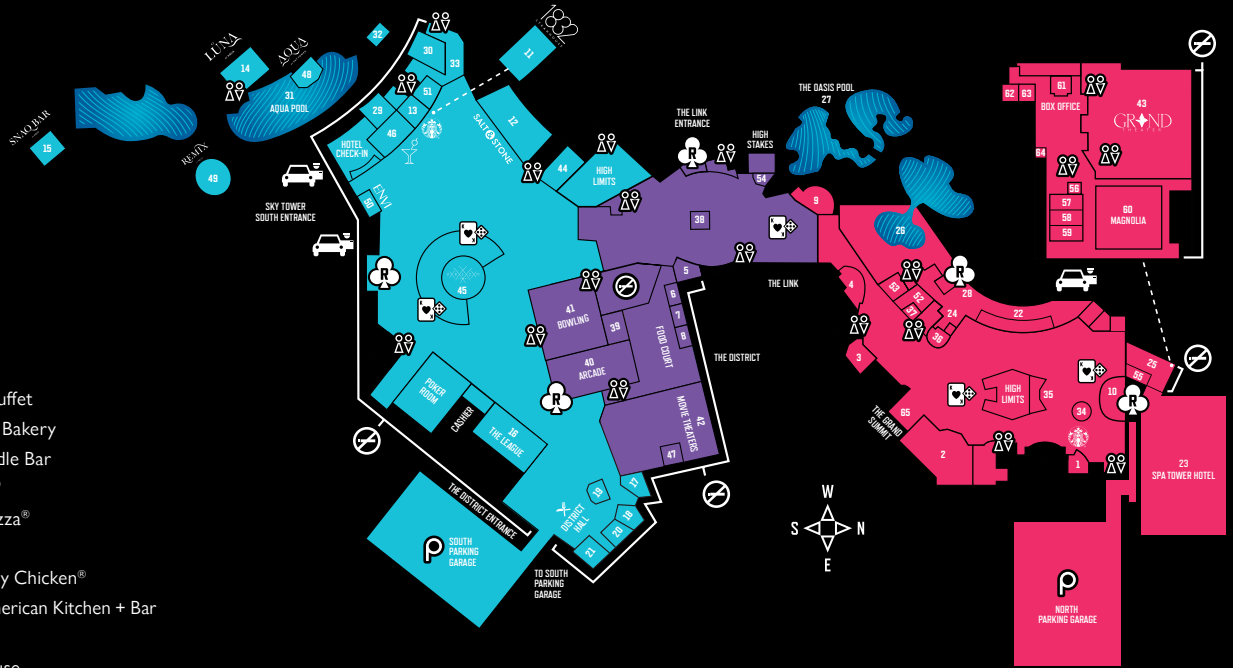

Guests can stay in one of over 1,600 well-appointed luxury rooms and suites. We have over 36 restaurants and bars to please every palate. At The District, Guests can enjoy bowling, an arcade, virtual reality gaming, a movie theater and Tailgater's Sports Bar. Outside, the Oasis boasts multiple tropical pools, swim-up bars and private cabanas. AQUA, a three-acre pool area, has a separate pool for adults, one for kids and 50 poolside cabanas.

PROPERTY MAP

RESTAURANTS

- 1 Starbucks®
- 2 Butterfields Buffet
- 3 Grand Café & Bakery
- 4 Bamboo Noodle Bar
- 5 Smashburger®
- 6 Papa John's Pizza®
- 7 Cinnabon®
- 8 Krispy Krunchy Chicken®
- 9 Guy Fieri's American Kitchen + Bar
- 10 Gilley's
- 11 1832 Steakhouse
- 12 Salt & Stone
- 13 Starbucks®
- 14 Luna
- 15 Snaq Bar
- 16 The League Sports Bar
- 17 Italia Kitchen
- 18 South Hot Chicken
- 19 Slush'D
- 20 The Pit
- 21 Velvet Taco®

ENTERTAINMENT

- 34 North Brew
- 35 Platinum Lounge
- 36 The Reserve
- 37 Red River Lounge
- 38 Mason Jar Bar
- 39 Tailgater's Lounge
- 40 Arcade
- 41 Bowling Alley
- 42 Movie Theaters
- 43 Grand Theater
- 44 ONYX Bar
- 45 Prizm Lounge
- 46 Lobby Bar
- 47 Intermission Bar
- 48 Aqua Bar
- 49 Remix

North Brew

A grab-and-go beer stop located in the Grand Casino. Stroll through and grab your favorite brew.

Tailgater's Lounge

Located inside The District, this lounge is a great place to kick back and watch the game.