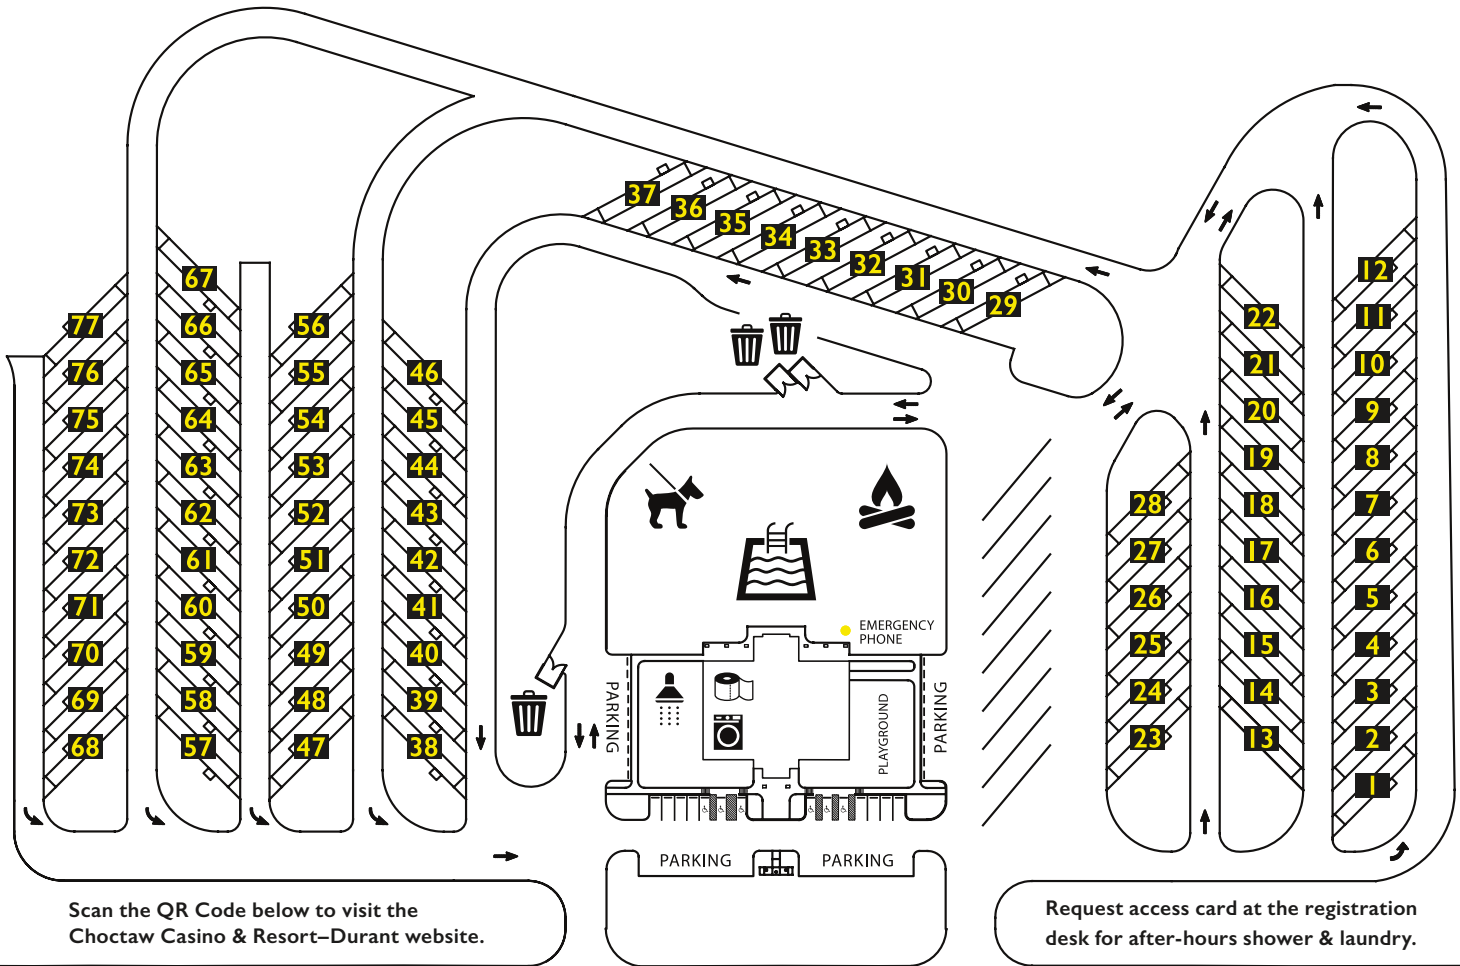

# CHOCTAW RV PARK—DURANT GUEST SERVICES GUIDE

Choctaw Casino & Resort is any RVer's hot spot.  
It offers just what you need for camping, adventure and experience.

ENTERPRISE BLVD.

**CHOCTAW** | RV PARK

Choctaw Casino & Resort—Durant | 3650 Enterprise Blvd. Durant, OK 74731 | Bryan County  
Information/Reservations (580.642.9600)

## RULES & REGULATIONS

1. Check-out and re-registration times at noon.
2. Only one camping unit allowed per site.
3. All visitors must register upon entering park.
4. Speed limit throughout the park: 10 MPH.
5. No motorcycles, motorbikes or mopeds allowed (except for entering/leaving park). All other motorized vehicles must be approved by management and operated by a licensed driver.
6. Quiet time: 10pm-8am.
7. Please do not switch campsites unless first changing registration at the office.
8. An adult must always accompany children 17 or younger.
9. Alcoholic beverages must be confined to each camper's assigned campsite. Consumption and/or possession of alcoholic beverages in any Choctaw Casino & Resort-Durant parking lot is strictly prohibited.
10. For the safety of all visitors, firearms and fireworks of any nature are strictly forbidden.
11. PLEASE, no clotheslines. Laundry facilities are available.
12. NO LIFEGUARD ON DUTY! Please abide by all posted rules:
  - NO jumping or diving from the pool deck
  - NO swimming in street clothes or cut-offs; regular swimsuits or trunks only
  - Swimmers under 18 must be accompanied by an adult
  - NO food in pool area
13. Leashed dogs and cats are welcome. Please remember:
  - Not all Guests are animal lovers; please keep pets quiet
  - Never leave pets unattended
  - Clean up after pets immediately
  - Except Seeing-Eye dogs, no pets allowed in any onsite building
14. NO maintenance work or washing of vehicles.
15. Oklahoma law expressly prohibits gambling by minors in any casino.