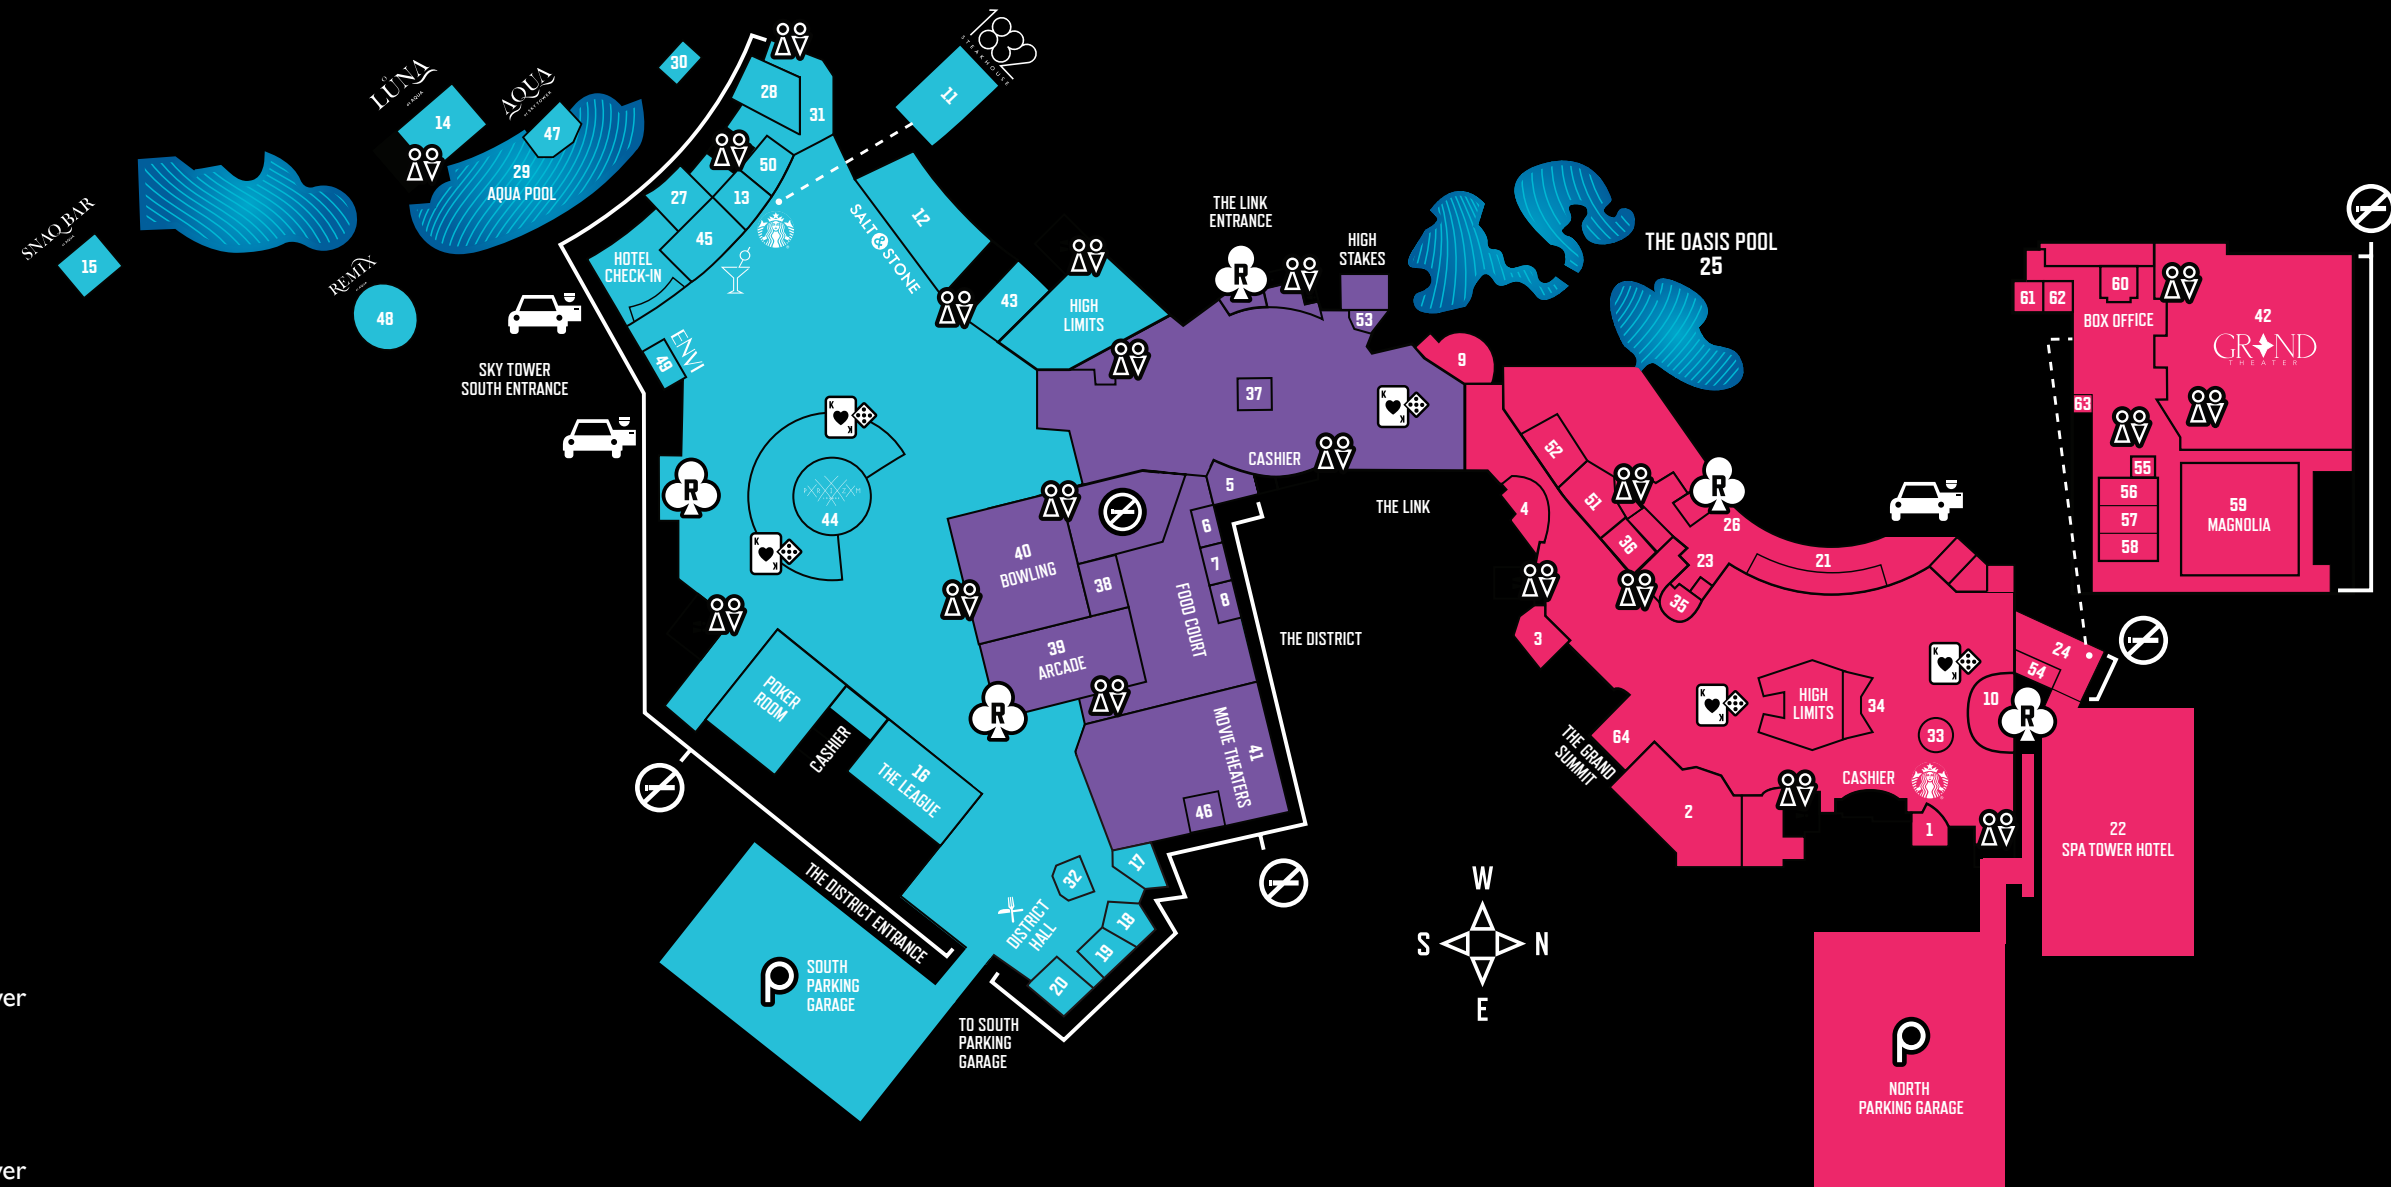

RESTAURANTS

- 1 Starbucks®—Grand Casino
- 2 Butterfields Buffet
- 3 Grand Café & Bakery
- 4 Bamboo Noodle Bar
- 5 Smashburger®
- 6 Papa Johns®
- 7 Cinnabon®
- 8 Krispy Krunchy Chicken®
- 9 Guy Fieri's American Kitchen + Bar
- 10 Gilley's
- 11 1832 Steakhouse
- 12 Salt & Stone
- 13 Starbucks®—Sky Casino
- 14 Luna
- 15 Snaq Bar
- 16 The League Sports Bar
- 17 Italia Kitchen
- 18 South Hot Chicken
- 19 The Pit
- 20 Velvet Taco®

ENTERTAINMENT

- 32 Slush'D
- 33 North Brew
- 34 Platinum Lounge
- 35 The Reserve
- 36 Red River Lounge
- 37 Mason Jar Bar
- 38 Tailgater's Lounge
- 39 Arcade
- 40 Bowling Alley
- 41 Movie Theaters
- 42 Grand Theater
- 43 ONYX Bar
- 44 Prizm Lounge
- 45 Lobby Bar
- 46 Intermission Bar
- 47 AQUA Bar
- 48 Remix

RETAIL

- 49 ENVI
- 50 Essentials Sky Tower
- 51 Bordeaux
- 52 Hudson's
- 53 Longitude
- 54 Essentials Spa Tower

CONFERENCE CENTERS

- 55 Cypress
- 56 Pine
- 57 Oak
- 58 Cedar
- 59 Magnolia
- 60 Redbud
- 61 Willow
- 62 Pecan
- 63 Business Center
- 64 The Grand Summit

MAP KEY

-  Rewards Club
-  Table Games
-  Parking
-  Valet/Bellhop
-  Restrooms
-  Non-Smoking

COLOR KEY

-  Grand Casino
-  Link Casino
-  Sky Casino