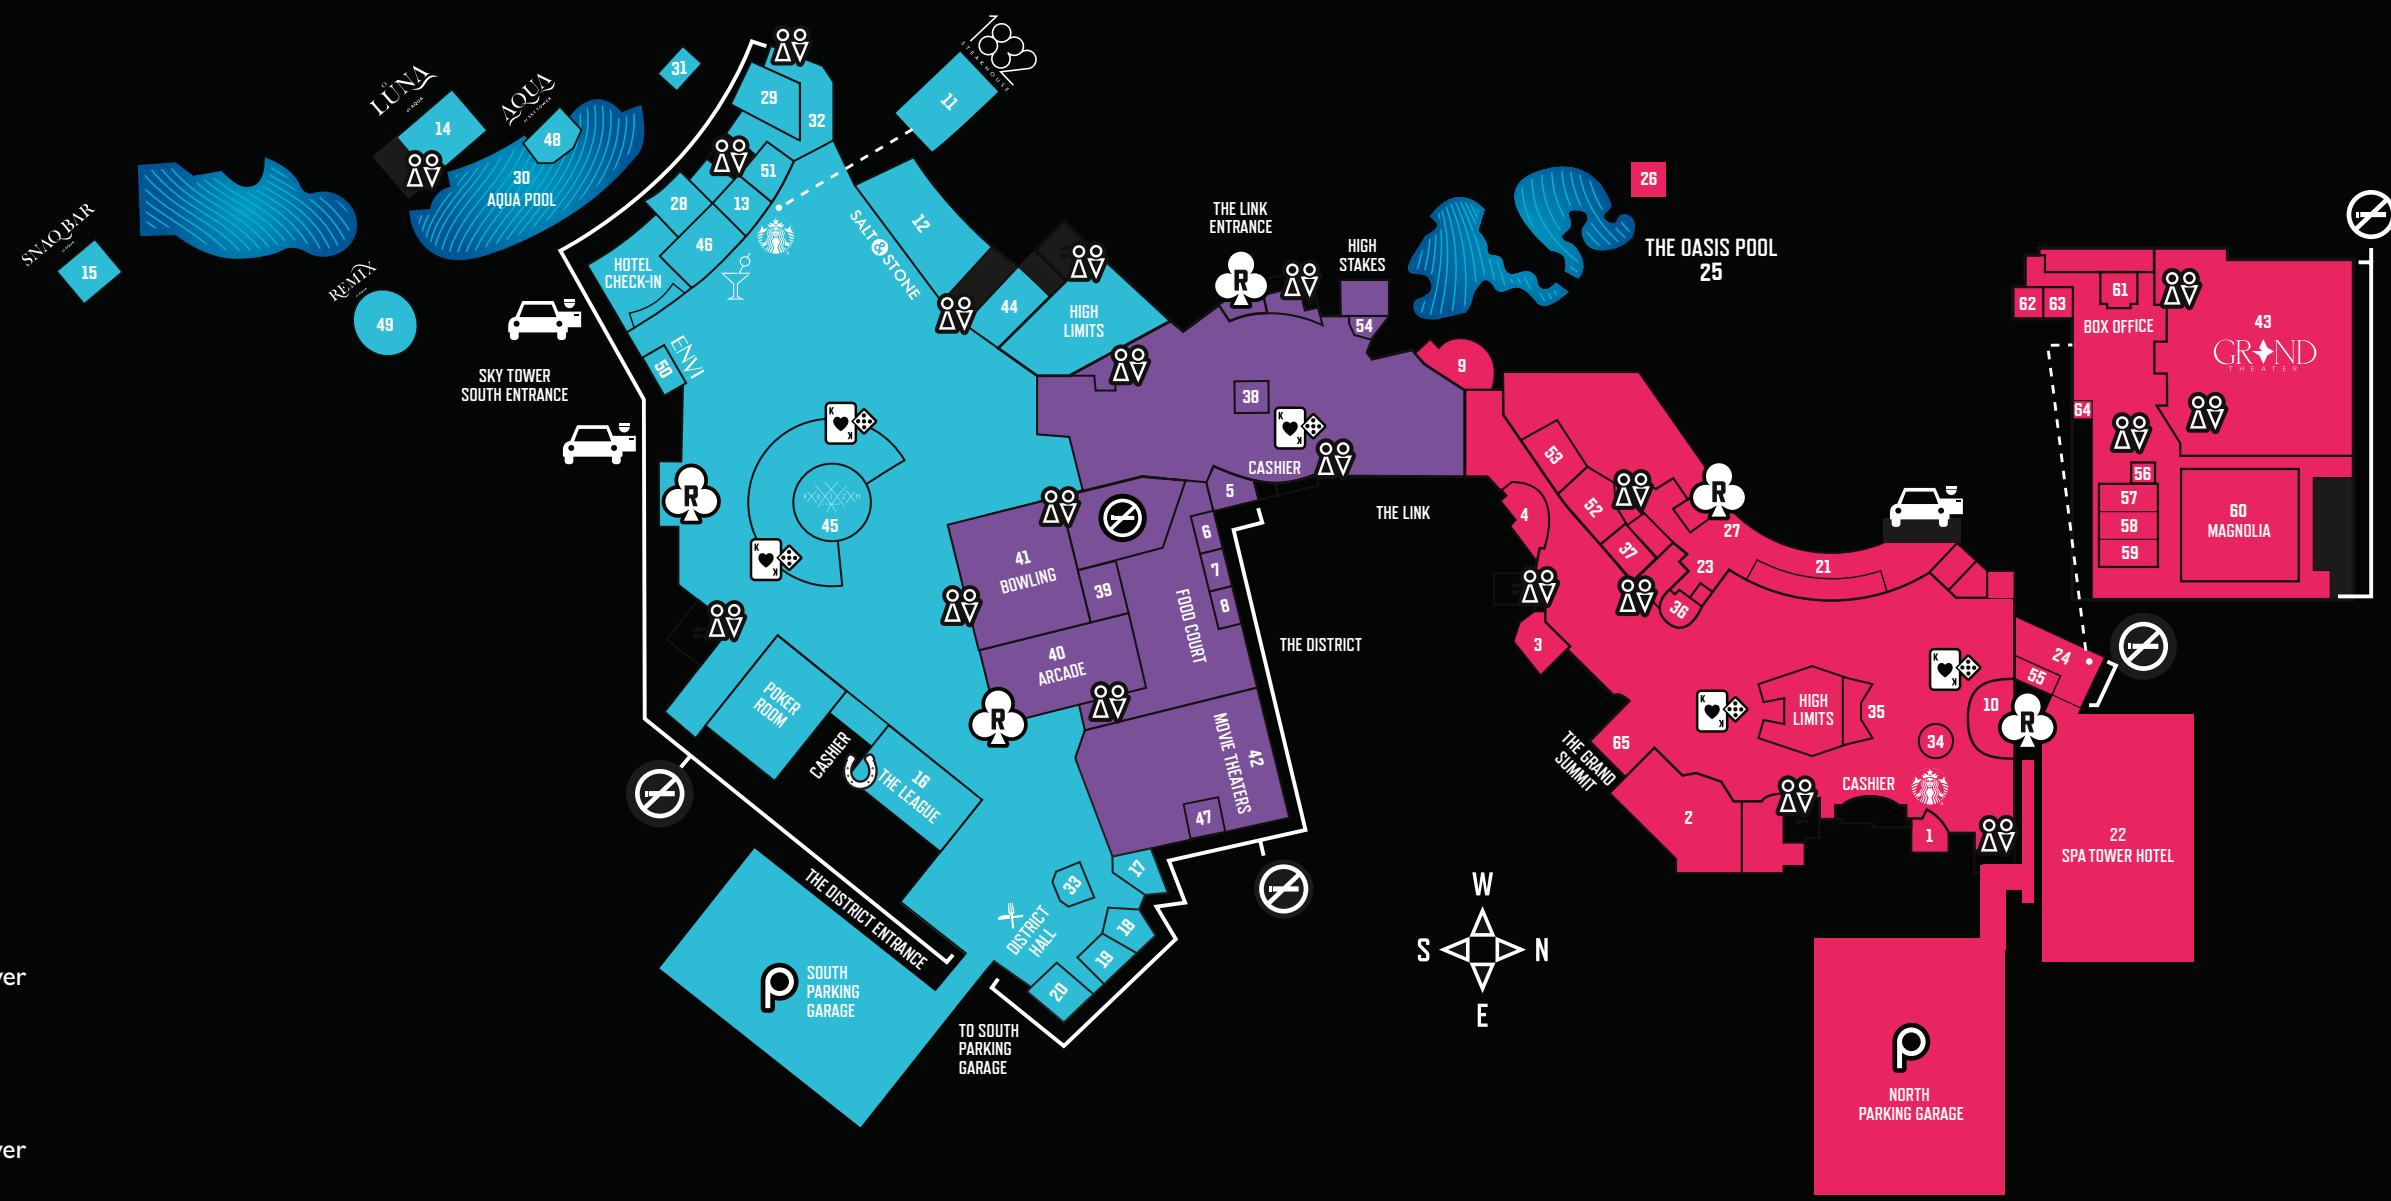

**RESTAURANTS**

- 1 Starbucks® – Grand Casino
- 2 Butterfields Buffet
- 3 Grand Café & Bakery
- 4 Bamboo Noodle Bar
- 5 Smashburger®
- 6 Papa Johns®
- 7 Cinnabon® & Carvel®
- 8 Krispy Krunchy Chicken®
- 9 Guy Fieri's American Kitchen + Bar
- 10 Gilley's
- 11 1832 Steakhouse
- 12 Salt & Stone
- 13 Starbucks® – Sky Casino
- 14 Luna
- 15 SNAQ Bar
- 16 The League Sports Bar
- 17 Italia Kitchen
- 18 South Hot Chicken
- 19 The Pit
- 20 Velvet Taco®

**ENTERTAINMENT**

- 33 Slush'D
- 34 North Brew
- 35 Platinum Lounge
- 36 The Reserve
- 37 Red River Lounge
- 38 Mason Jar Bar
- 39 Tailgater's Lounge
- 40 Arcade
- 41 Bowling Alley
- 42 Movie Theaters
- 43 Grand Theater
- 44 ONYX Bar
- 45 Prizm Lounge
- 46 Lobby Bar
- 47 Intermission Bar
- 48 AQUA Bar
- 49 Remix

**RETAIL**

- 50 ENVI
- 51 Essentials Sky Tower
- 52 Bordeaux
- 53 Hudson's
- 54 Longitude
- 55 Essentials Spa Tower

**CONFERENCE CENTERS**

- 56 Cypress
- 57 Pine
- 58 Oak
- 59 Cedar
- 60 Magnolia
- 61 Redbud
- 62 Willow
- 63 Pecan
- 64 Business Center
- 65 The Grand Summit

**MAP KEY**

-  Rewards Club
-  Table Games
-  Parking
-  Valet/Bellhop
-  Restrooms
-  Non-Smoking
-  Off-Track Betting

**COLOR KEY**

-  Grand Casino
-  Link Casino
-  Sky Casino